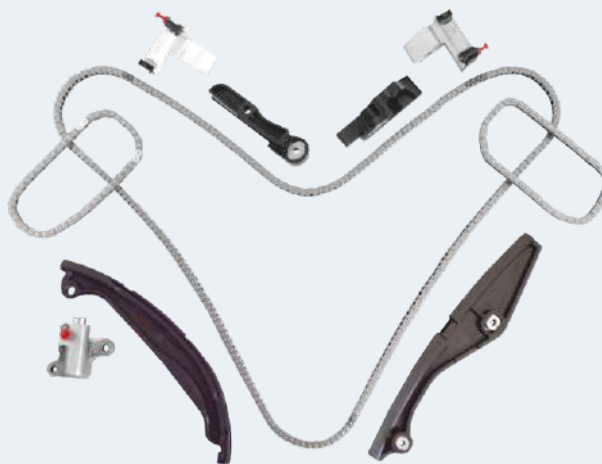

CATÁLOGO MOTOR PLUS

TK-FD356-B

3.5L

DURATEC 35

6 CIL. DOHC

No. Piezas: 10

FORD

FUSION 11-12
EXPLORER 13-19

LINCOLN

MKZ 10-12
MKS 11-14

MAZDA

CX-9 11-15
6 11-13