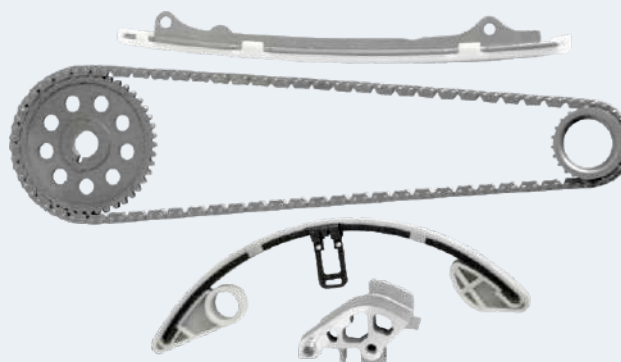

No. Piezas: 6

HONDA

| | |
|------|-------|
| FIT | 09-14 |
| CR-Z | 11-16 |
| CITY | 11-20 |

TK-HD150-E

1.5L

L15B

4 CIL. DOHC

No. Piezas: 7