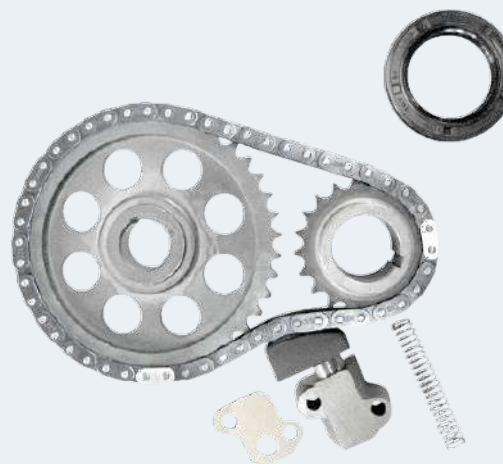

NISSAN

320	63-65
410	63-65
411	66-67
411	66
520 PICKUP	65-68
521 PICKUP	69
521 PICKUP	69
BLUEBIRD	63