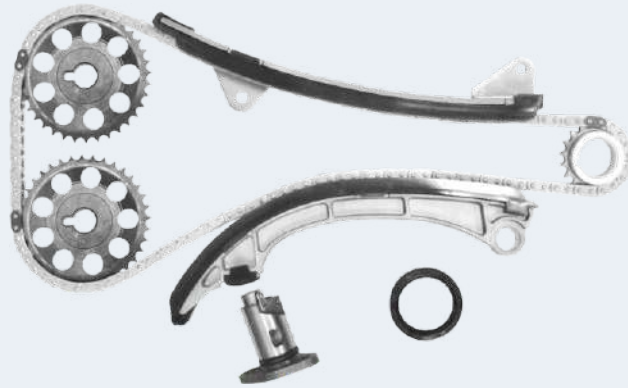

1.8L

1ZZ-FE

4 CIL. DOHC

No. Piezas: 8

TOYOTA

| | |
|---------|-------|
| COROLLA | 98-99 |
| MATRIX | 98-99 |
| CELICA | 98-99 |
| MR2 | 98-99 |

TENSOR DE 1.178" DE DIAMETRO

TK-TY301-C