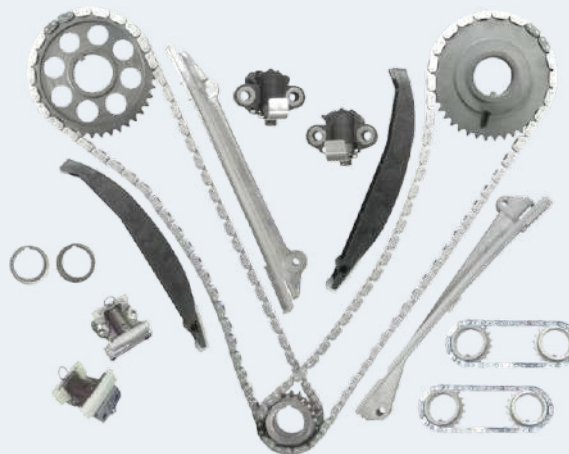

TK-FDT308-J

5.4L

330

8 CIL. DOHC

No. Piezas: 21

FORD

GT40 03-05
FALCON 03-05
LOBO 96-08

LINCOLN

NAVIGATOR 03-05