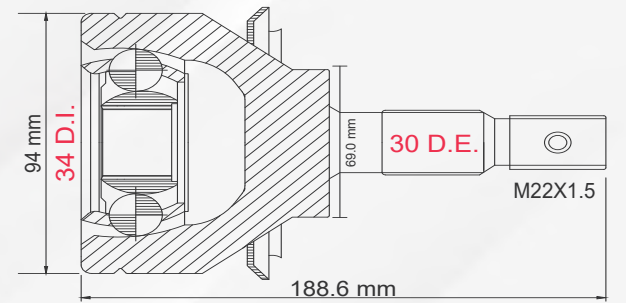

2 TMCVT9654

4 RUNNER 4X4 96-02
TACOMA T/AUT 95-00

LADO	N° DIENTES		ABS
IZQ/DER	INT 34	EXT 30	S/ABS