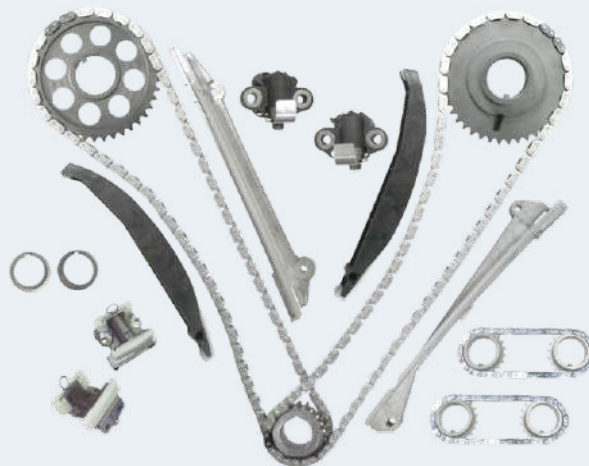

TK-FDT308-J

5.4L

330

8 CIL. DOHC

No. Piezas: 21

FORD

GT40 03-05
FALCON 03-05
LOBO 96-08

LINCOLN

NAVIGATOR 03-05