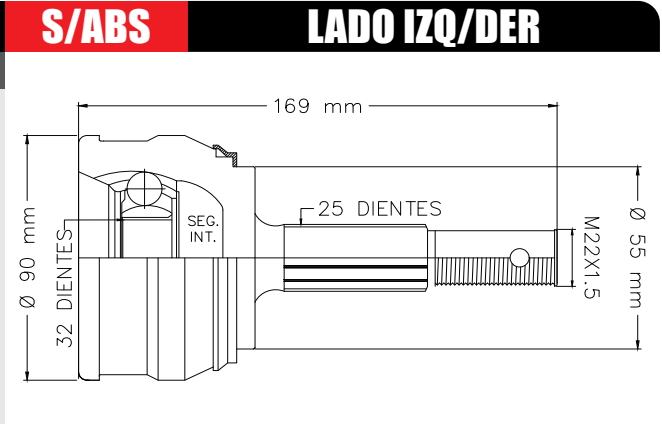

10 **TMCVN052**
RR-9410 / CV-240 / 326905
SENTRA B14 MAN/AUT 96-06
TSURU III GS MAN/AUT 98-03
TSUBAME MAN/AUT 93-04
LUCINO MAN/AUT 96-00