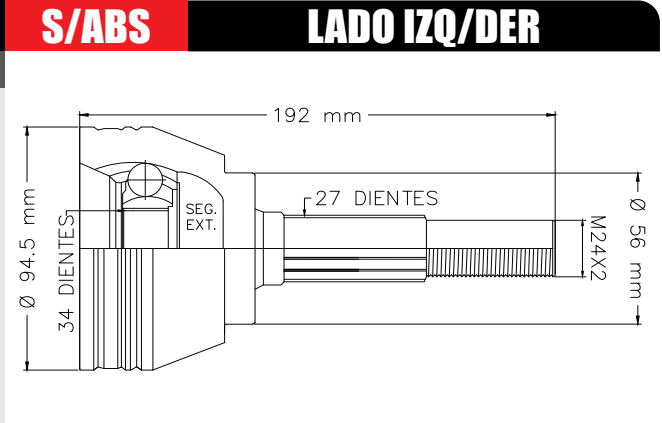

33 **TMCVG8920**
RR-9201 / CV-417 / 2748004

BUICK RAINIER 04-05	GMC JIMMY 97-05 SONOMA 93-04 ENVOY 02-09 SYCLONE 97-05 TYPHOON 97-05 S-15 97-05
CHEVROLET TRAILBLAZER 02-09 BLAZER 97-05 S-10 95-04 S-10 97-05	OLDSMOBILE BRAVADA 97-04