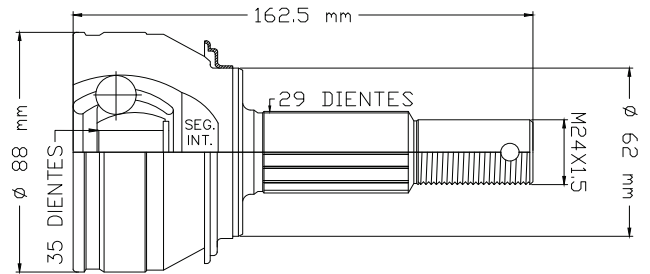

TMCVN1070

6748083

X-TRAIL 2.0L/2.5L 18-22

S/ABS

LADO IZQ/DER