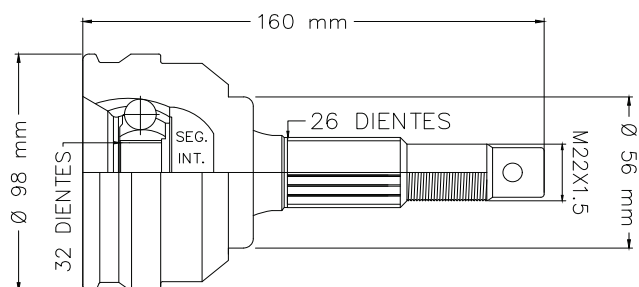

TMCVC9819

RR-9407 / CV-222 / 326300

ACCLAIN 89-93	NEW YORKER 88-95
ARIES 88-89	PHANTOM 87-89
CARAVAN 87-00	RELIANT 88-89
CARAVELLE 87-88	SUNDANCE 87-95
DAKOTA 87-90	SHADOW 89-95
DAYTONA 87-90	SPIRIT 89-95
FIFTH AVENUE 1990	TC MASERATI 88-91
GRAND CARAVAN 87-90	TOWN & COUNTRY 92-95
IMPERIAL 1990	VOYAGER AUT 87-00
LEBARON 84-94	DODGE 600 1988

S/ABS

LADO IZQ/DER