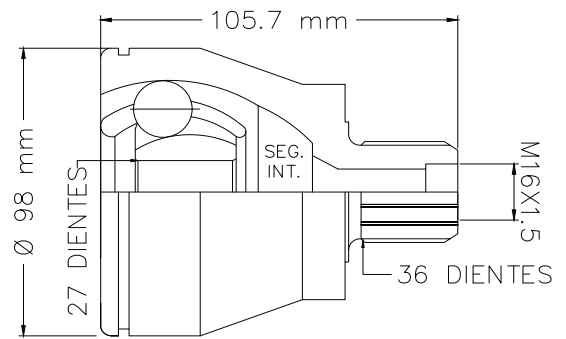

TMCVV023

RR-9033 / 9348009

ALTEA 2.0T AUT 09-13
LEON 1.8T/2.0T MAN 08-17
TOLEDO MAN/AUT 05-16

S/ABS

LADO IZQ/DER