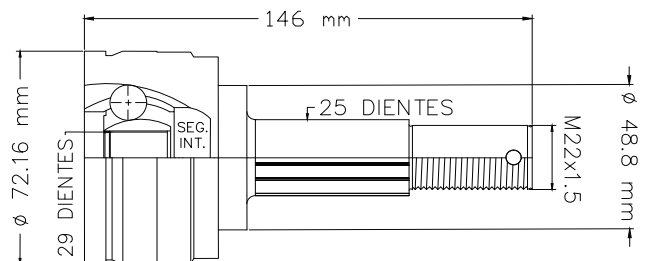

TMCVN9563

RR-9563NSB

KICKS 1.6L MAN/AUT 17-20
VERSA 1.6L MAN/AUT 20-24

S/ABS

LADO IZQ/DER