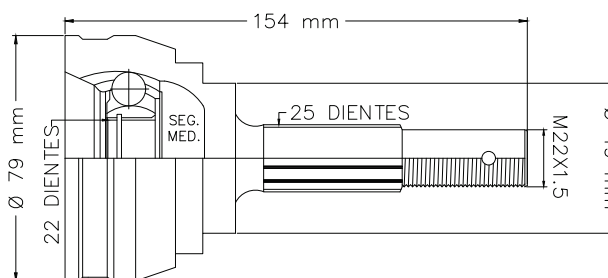

16 TMCVN72800

S/ABS

LADO IZQ/DER

MARCH MAN/AUT 12-23
VERSA MAN/AUT 12-19
NOTE MAN/AUT 14-19
V-DRIVE MAN/AUT 20-24