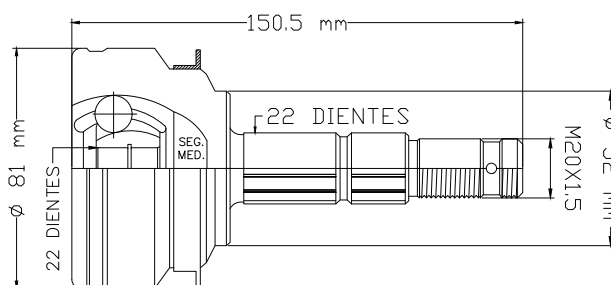

TMCV0040

S/ABS

LADO IZQ/DER

- CORSA 02-08
- TORNADO 1.8 L 04-10
- CHEVY MAN 06-12