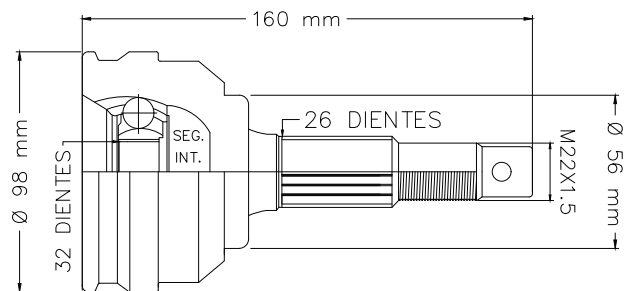

31

TMCVC9819

S/ABS

LADO IZQ/DER

ARIES 88-89	FIFTH AVENUE 1990
CARAVAN 87-00	IMPERIAL 1990
GRAND CARAVAN 87-90	600 1988
DAKOTA 87-90	LEBARON 84-94
DAYTONA 87-90	NEW YORKER 88-95
ACCLAIN 89-93	PHANTOM 87-89
CARAVELLE 87-88	TC MASERATI 88-91
RELIANT 88-89	TOWN & COUNTRY 92-95
SUNDANCE 87-95	SHADOW 89-95
VOYAGER AUT 87-00	SPIRIT 89-95