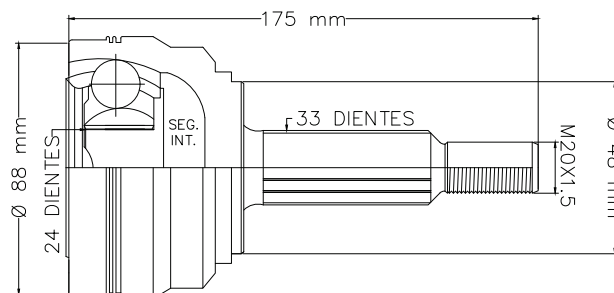

12 TMCVG103 S/ABS LADO IZQ/DER

CENTURY CELEBRITY MAN/AUT 82-90
CITATION AUT 80-91