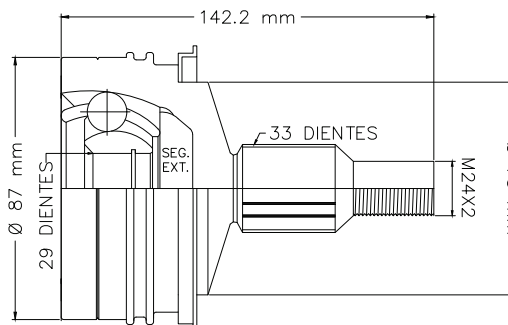

LADO IZQ/DER

- BLAZER 82-98
- S-10 82-97
- ENVOY 82-96
- S-15 82-96
- SONOMA 83-96
- SYCLONE 82-96
- TYPHOON 82-96
- JIMMY 82-96
- BRAVADA AUT 91-96

50

TMCVG9973

S/ABS

LADO IZQ/DER

- CUTLASS AUT 92-94
- GRAND PRIX AUT 88-93