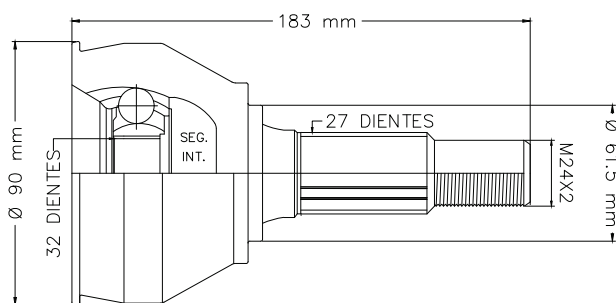

27 **TMCVG802** **S/ABS** **LADO IZQ/DER**

CENTURY AUT 91-96
CUTLASS MAN/AUT 91-96