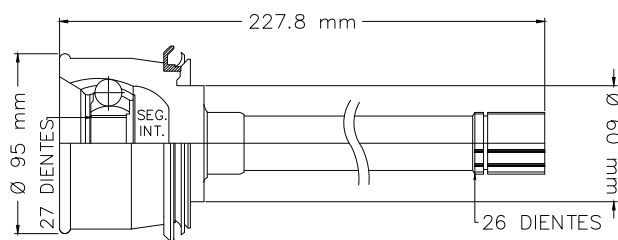

02

TMCVT025

S/ABS

LADO IZQ/DER

PICK UP T-100 4X4 AUT 86-98
4 RUNNER 86-95