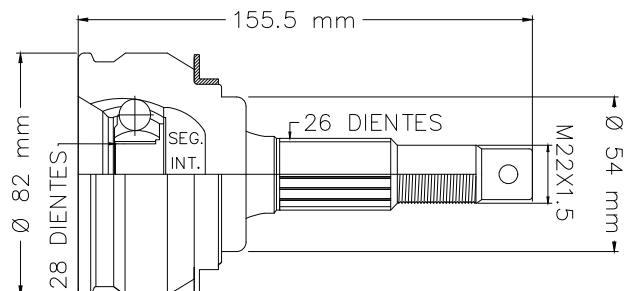

32

TMCVC9824

S/ABS

LADO IZQ/DER

600 84-88	SPIRIT 89-94
ACCLAIM 89-90	SUNDANCE 87-90
ARIES 84-89	DUSTER 89-90
DAYTONA 84-93	HORIZON 89-90
LANCER 85-89	TURISMO 89-90
LEBARON 84-89	E CLASS 83-84
NEW YORKER 84-87	LASER 84-86
RELIANT 84-89	400 1983
OMNI 89-90	CHARGER MAN/AUT 88-90
SHADOW 87-90