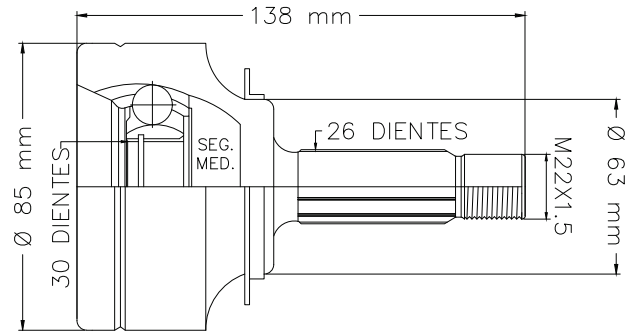

03

TMCVH061

S/ABS

LADO IZQ/DER

ACCORD AUT 03-07