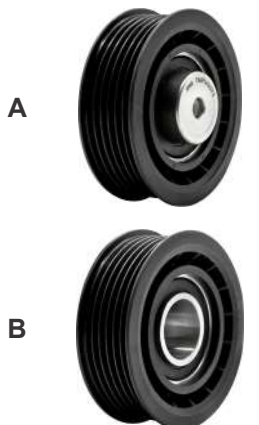

05 TMPUGO73

CHEVROLET CHEVY L4 1.6L 02-06
CHEVY 1.6L 96-01
CHEVY WAGON 1.6L 95-02
CHEVY MONZA 1.6L 02-13
TIGRA L4 1.6L 98-99

POLEA LOCA DE ACCESORIOS

REF: KR-137028 / 137028