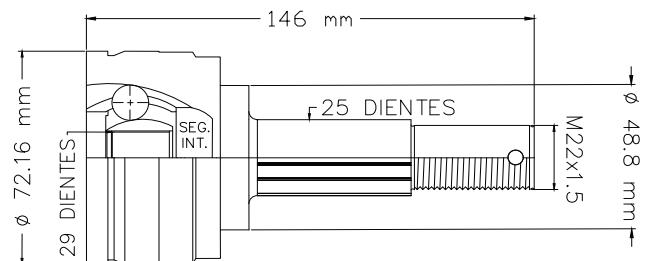

TMCVN9563

RR-9563NSB

KICKS 1.6L MAN/AUT 17-20
VERSA 1.6L MAN/AUT 20-24

S/ABS

LADO IZQ/DER