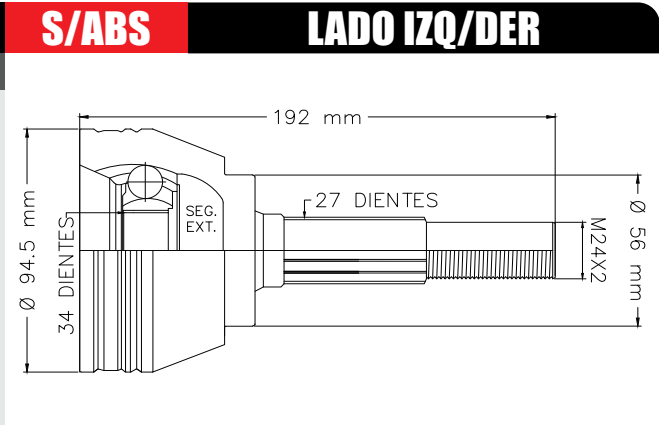

33 **TMCVG8920**
RR-9201 / CV-417 / 2748004

BUICK RAINIER 04-05	GMC JIMMY 97-05 SONOMA 93-04 ENVOY 02-09 SYCLONE 97-05 TYPHOON 97-05 S-15 97-05
CHEVROLET TRAILBLAZER 02-09 BLAZER 97-05 S-10 95-04 S-10 97-05	OLDSMOBILE BRAVADA 97-04