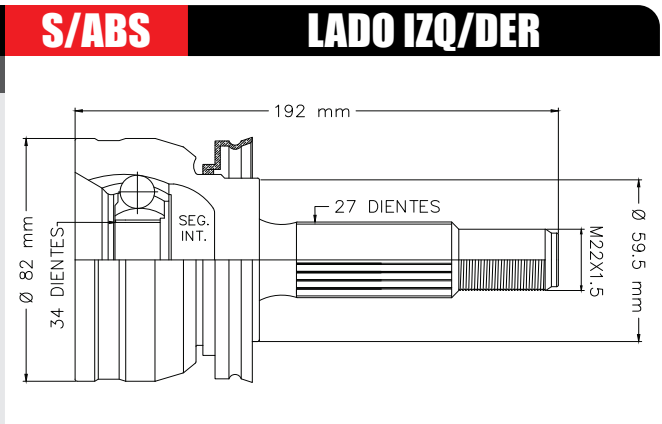

08 **TMCVF115**
RR-9206 / CV-258 / 4048003
EXPLORER 4X4 AUT 95-05
EXPLORER SPORT AUT 95-03
EXPLORER SPORT TRAC AUT 01-05
RANGER 4X4 AUT 00-02
MOUNTAINEER AUT 97-01