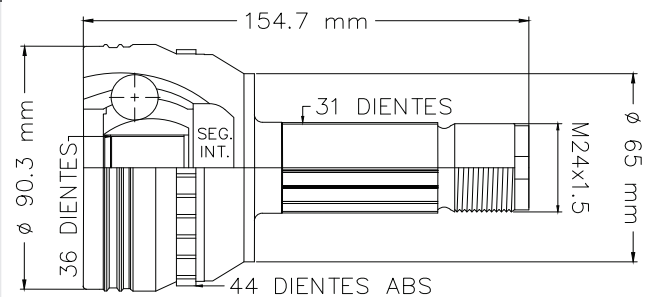

TMCVM9464

RR-9464 / 4748002

CX-9 3.7L AUT 07-15

C/ABS

LADO IZQ/DER