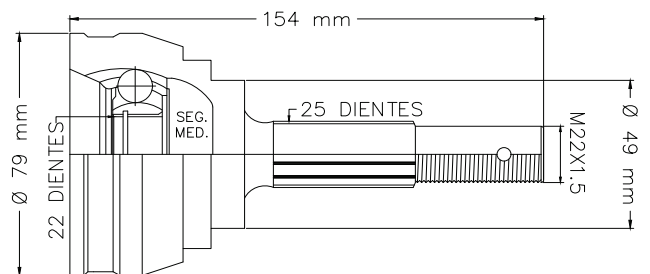

TMCVN72800

RR-9450 / CV-531 / 6748016

MARCH MAN/AUT 12-25
VERSA MAN/AUT 12-19
NOTE MAN/AUT 14-19
V-DRIVE MAN/AUT 20-25

S/ABS

LADO IZQ/DER