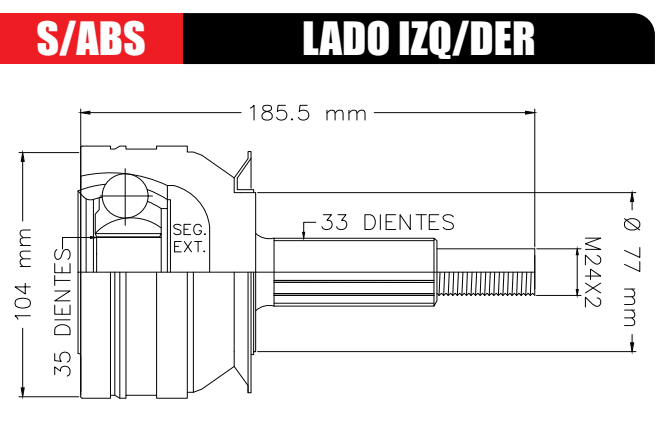

04 **TMCVGO17**
RR-9242 / CV-259 / 2748035

BLAZER K1500/K2500 82-01
ESCALADE 90-02
ASTRO AUT 90-02
BRAVADA 97-04
S10 83-97
S15 83-00

GMC
JIMMY 82-96
SONOMA 82-96
ENVOY 82-96
TYPHOON AUT 82-96