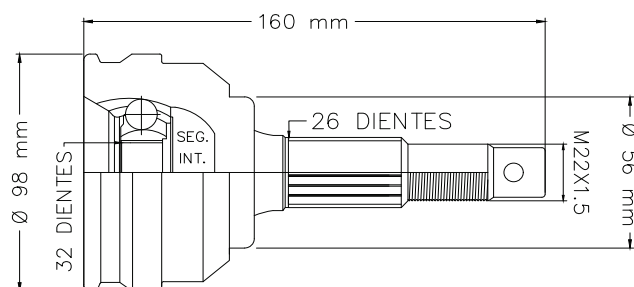

TMCVC9819

RR-9407 / CV-222 / 326300

ACCLAIN 89-93	NEW YORKER 88-95
ARIES 88-89	PHANTOM 87-89
CARAVAN 87-00	RELIANT 88-89
CARAVELLE 87-88	SUNDANCE 87-95
DAKOTA 87-90	SHADOW 89-95
DAYTONA 87-90	SPIRIT 89-95
FIFTH AVENUE 1990	TC MASERATI 88-91
GRAND CARAVAN 87-90	TOWN & COUNTRY 92-95
IMPERIAL 1990	VOYAGER AUT 87-00
LEBARON 84-94	DODGE 600 1988

S/ABS

LADO IZQ/DER