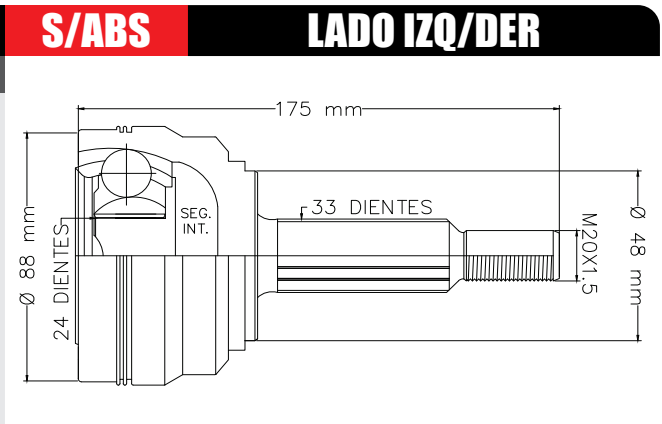

12 **TMCVG103**
CV-212 / 2748104

CENTURY CELEBRITY MAN/AUT 82-90
CITATION AUT 80-91