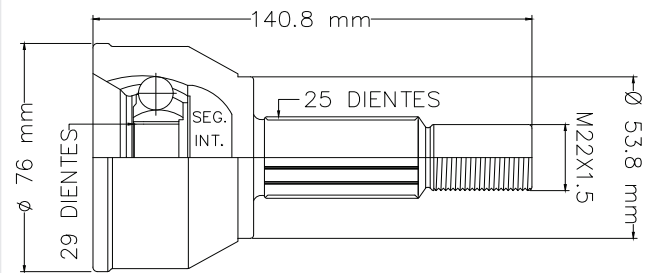

TMCVM9447

RR-9447

MAZDA 3 2.0L/2.5L AUT 10-13

S/ABS

LADO IZQ/DER